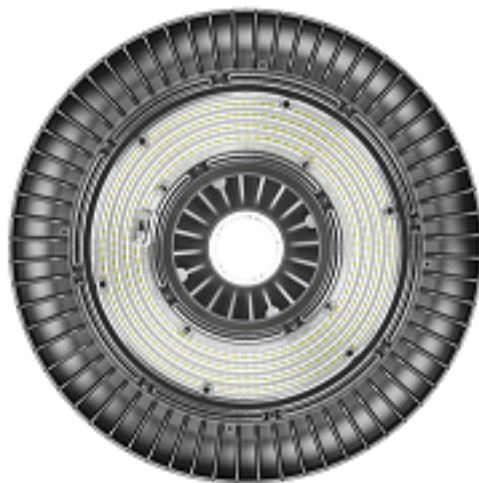

Key Features

- Equiv. to 400W Metal Halide lamps
- IP65 & IK08 double protection
- Superior temperature stability
- Multiple installation ways available
- Multiple light distributions for different project needs
- Compatible with different intelligent control modes
- Emergency mode secured by CBS (Central battery system)

Description

AL 18 is designed with large size but light weight, dia.340mm heat sink helps the body better heat dissipation, and makes sure lifespan. Multiple beam angles available for different installation and contract channel.

Applications

- Warehouse
- Industrial Facility
- Exhibition Center
- Shopping Mall
- Gymnasium
- Airport
- Toll Station and so on.

Specifications

Model No.	AL 18 -100	AL 18 150	AL 18-200
Power Consumption	100±5W	150±7W	200±12W
LED Type	Lumileds		
Luminous Flux (4000K, Ra70)	14000(±5%)lm	21000(±5%)lm	28000(±5%)lm
Correlated Color Temperature	4000K-5000K-6000K available		
Color Rendering Index	Ra70 / Ra80		
Beam Angle	H00116/H00117/H00120/H00122		
Power Supply	SOSEN Driver		
Input Voltage	100-240VAC		
Power Factor	≥0.92		
Frequency	50 / 60 Hz		
Surge Protection	L-N: 4KV; L/N-GND: 4KV		
Driver Type	Constant Current (CC)		
Product Dimension (mm)	φ251x170mm	φ271 x 178mm	φ291 x 186mm
Luminaire Net Weight	2.2±0.3kg	2.4±0.3kg	2.6±0.3kg
Export Carton Size (mm)	271x271x202	291x291x210	301x301x218
Material	Housing	Aluminum Alloy	
	Optics	Polycarbonate Optical Lens	
Finish	Powder Coating		
Fixture Color	Black		
IP Rating	IP65		
Mounting Option	Loop Hanging / Ceiling Mounting		
Operating Temperature	-30°C to + 50°C		
Life Time	>50,000Hrs (Ta=30°C@L80)		
Warranty	5 Years		
Dimmable	Dali		
Accessory	PC Optics Lens - H00116/H00117/H00120/H00122 Safety Chain - 250mm chain, M10 + M10 Hook>340mm Plug - EU/US Standard Plug Console - for wall / ceiling		