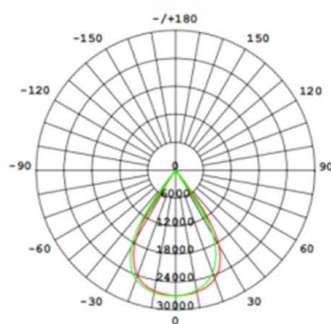

Applications

- Warehouse
- Industrial Facility
- Exhibition Center
- Shopping Mall
- Gymnasium
- Airport
- Toll Station and so on.

Specifications

Model No.	AL 18 -100	AL 18 150	AL 18-200
Power Consumption	100±5W	150±7W	200±12W
LED Type	Lumileds		
Luminous Flux (4000K, Ra70)	14000(±5%)lm	21000(±5%)lm	28000(±5%)lm
Correlated Color Temperature	4000K-5000K-6000K available		
Color Rendering Index	Ra70 / Ra80		
Beam Angle	H00116/H00117/H00120/H00122		
Power Supply	SOSEN Driver		
Input Voltage	100-240VAC		
Power Factor	≥0.92		
Frequency	50 / 60 Hz		
Surge Protection	L-N: 4KV; L/N-GND: 4KV		
Driver Type	Constant Current (CC)		
Product Dimension (mm)	φ251x170mm	φ271 x 178mm	φ291 x 186mm
Luminaire Net Weight	2.2±0.3kg	2.4±0.3kg	2.6±0.3kg
Export Carton Size (mm)	271x271x202	291x291x210	301x301x218
Material	Housing	Aluminum Alloy	
	Optics	Polycarbonate Optical Lens	
Finish	Powder Coating		
Fixture Color	Black		
IP Rating	IP65		
Mounting Option	Loop Hanging / Ceiling Mounting		
Operating Temperature	-30°C to + 50°C		
Life Time	>50,000Hrs (Ta=30°C@L80)		
Warranty	5 Years		
Dimmable	Dali		
Accessory	PC Optics Lens - H00116/H00117/H00120/H00122 Safety Chain - 250mm chain, M10 + M10 Hook>340mm Plug - EU/US Standard Plug Console - for wall / ceiling		

Photometry

120° Wide Angle for
Factory /Gymnasiums
/Athletic Center

90° Medium Angle for
Large Open Areas

60° Narrow Angle for
Highly installed areas
or Narrow Areas

Dome lens

High Bay with PC lens

High Bay with
aluminum reflector