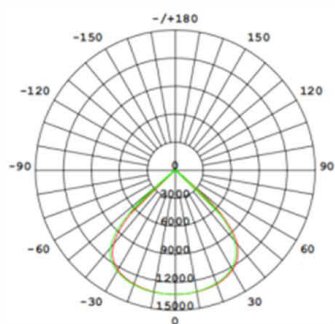

Description

AL 18 is designed with large size but light weight, dia.340mm heat sink helps the body better heat dissipation, and makes sure lifespan. Multiple beam angles available for different installation and contract channel.

Applications

- Warehouse
- Industrial Facility
- Exhibition Center
- Shopping Mall
- Gymnasium
- Airport
- Toll Station and so on.

Specifications

Model No.	AL 18 -100	AL 18 150	AL 18-200
Power Consumption	100±5W	150±7W	200±12W
LED Type	Lumileds		
Luminous Flux (4000K, Ra70)	14000(±5%)lm	21000(±5%)lm	28000(±5%)lm
Correlated Color Temperature	4000K-5000K-6000K available		
Color Rendering Index	Ra70 / Ra80		
Beam Angle	H00116/H00117/H00120/H00122		
Power Supply	SOSEN Driver		
Input Voltage	100-240VAC		
Power Factor	≥0.92		
Frequency	50 / 60 Hz		
Surge Protection	L-N: 4KV; L/N-GND: 4KV		
Driver Type	Constant Current (CC)		
Product Dimension (mm)	φ251x170mm	φ271 x 178mm	φ291 x 186mm
Luminaire Net Weight	2.2±0.3kg	2.4±0.3kg	2.6±0.3kg
Export Carton Size (mm)	271x271x202	291x291x210	301x301x218
Material	Housing	Aluminum Alloy	
	Optics	Polycarbonate Optical Lens	
Finish	Powder Coating		
Fixture Color	Black		
IP Rating	IP65		
Mounting Option	Loop Hanging / Ceiling Mounting		
Operating Temperature	-30°C to + 50°C		
Life Time	>50,000Hrs (Ta=30°C@L80)		
Warranty	5 Years		
Dimmable	Dali		
Accessory	PC Optics Lens - H00116/H00117/H00120/H00122 Safety Chain - 250mm chain, M10 + M10 Hook>340mm Plug - EU/US Standard Plug Console - for wall / ceiling		

Photometry

120° Wide Angle for
Factory /Gymnasiums
/Athletic Center

90° Medium Angle for
Large Open Areas

60° Narrow Angle for
Highly installed areas
or Narrow Areas

Dome lens

High Bay with PC lens

High Bay with
aluminum reflector