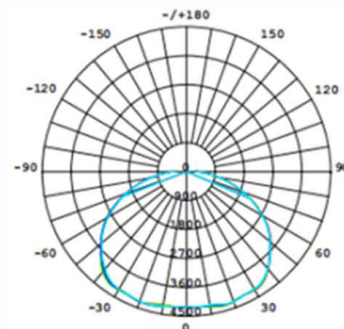

Photometry

120° Wide Angle for
Factory /Gymnasiums
/Athletic Center

90° Medium Angle for
Large Open Areas

60° Narrow Angle for
Highly installed areas
or Narrow Areas

Dome lens

High Bay with PC lens

High Bay with
aluminum reflector