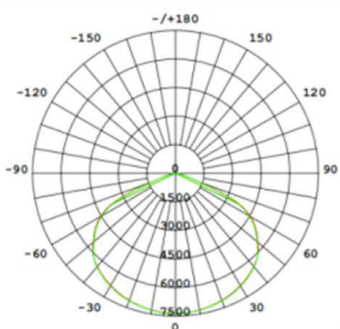

Applications

- Warehouse
- Industrial Facility
- Exhibition Center
- Shopping Mall
- Gymnasium
- Airport
- Toll Station and so on.

Specifications

Model No.	AL 18 -100	AL 18 150	AL 18-200
Power Consumption	100±5W	150±7W	200±12W
LED Type	Lumileds		
Luminous Flux (4000K, Ra70)	14000(±5%)lm	21000(±5%)lm	28000(±5%)lm
Correlated Color Temperature	4000K-5000K-6000K available		
Color Rendering Index	Ra70 / Ra80		
Beam Angle	H00116/H00117/H00120/H00122		
Power Supply	SOSEN Driver		
Input Voltage	100-240VAC		
Power Factor	≥0.92		
Frequency	50 / 60 Hz		
Surge Protection	L-N: 4KV; L/N-GND: 4KV		
Driver Type	Constant Current (CC)		
Product Dimension (mm)	φ251x170mm	φ271 x 178mm	φ291 x 186mm
Luminaire Net Weight	2.2±0.3kg	2.4±0.3kg	2.6±0.3kg
Export Carton Size (mm)	271x271x202	291x291x210	301x301x218
Material	Housing	Aluminum Alloy	
	Optics	Polycarbonate Optical Lens	
Finish	Powder Coating		
Fixture Color	Black		
IP Rating	IP65		
Mounting Option	Loop Hanging / Ceiling Mounting		
Operating Temperature	-30°C to + 50°C		
Life Time	>50,000Hrs (Ta=30°C@L80)		
Warranty	5 Years		
Dimmable	Dali		
Accessory	PC Optics Lens - H00116/H00117/H00120/H00122 Safety Chain - 250mm chain, M10 + M10 Hook>340mm Plug - EU/US Standard Plug Console - for wall / ceiling		

Photometry

120° Wide Angle for
Factory /Gymnasiums
/Athletic Center

90° Medium Angle for
Large Open Areas

60° Narrow Angle for
Highly installed areas
or Narrow Areas

Dome lens

High Bay with PC lens

High Bay with
aluminum reflector