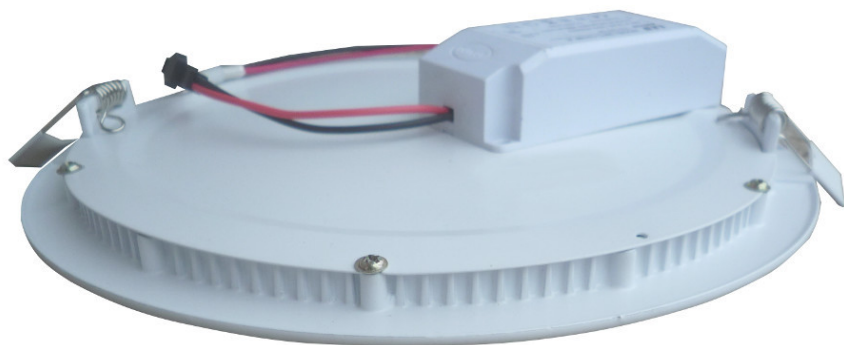

## DL ULTRA SLIM LED ROUND

LED DOWNLIGHTS 230V

*Recessed, ceiling,  
interior led light with wide  
use.*

*It is offered in next  
versions:*

*Zapustené, podhľadové,  
interiérové a ledkové  
svietidlo so širokým  
uplatnením.*

# DL ULTRA SLIM LED ROUND

Type / Typ	Power Výkon (W)	Luminous flux Svetelný tok (lm)	Dimensions Rozmery (mm)	Dimensions hole size Rozmery otvoru (mm)	Color temperature Farba (K)
DL USLR 3W LED *	3W	225	Ø 90x12	Ø 75	3000/4000
DL USLR 6W LED *	6W	450	Ø 120x12	Ø 106	3000/4000
DL USLR 9W LED *	9W	6500	Ø 146x12	Ø 130	3000/4000
DL USLR 12W LED *	12W	900	Ø 170x12	Ø 160	3000/4000
DL USLR 15W LED *	15W	1125	Ø 190x12	Ø 175	3000/4000
DL USLR 18W LED	18W	1350	Ø 225x12	Ø 210	3000/4000
DL USLR 20W LED	20W	1500	Ø 240x12	Ø 225	3000/4000
DL USLR 24W LED *	24W	1800	Ø 300x12	Ø 280	3000/4000