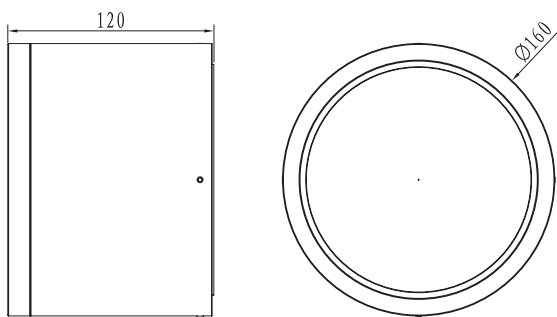

DL 3001 LED IP54

Type / Typ	Power Výkon (W)	Luminous flux Svetelný tok (lm)	Dimensions Rozmery AxB (mm)	Color temperature Farba (K)
DL 3001 LED IP54	35W	3300	Ø 160x120	3000-4000

Dimensions / Rozmery

Photometry

UNIT: cd

- C0/180, 72.9 deg
- C30/210, 72.8 deg
- C60/240, 72.9 deg
- C90/270, 72.6 deg

AVERAGE BEAM ANGLE (50%): 72.8DEG

Desing / Vyhotovenie

Body is made from metal sheet with surface treatment RAL 9003 komaxit powder colour, heat-tempered. (Luminaires are available in all RAL versions on request).