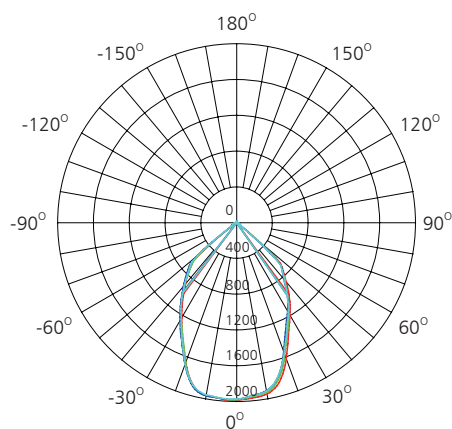

DL 3001 LED IP54

Type / Typ	Power Výkon (W)	Luminous flux Svetelný tok (lm)	Dimensions Rozmery AxB (mm)	Color temperature Farba (K)
DL 3001 LED IP54	35W	3300	Ø 160x120	3000-4000

Dimensions / Rozmery

Photometry

UNIT: cd

- C0/180, 72.9 deg
- C30/210, 72.8 deg
- C60/240, 72.9 deg
- C90/270, 72.6 deg

AVERAGE BEAM ANGLE (50%): 72.8DEG

Desing / Vyhotovenie

Body is made from metal sheet with surface treatment RAL 9003 komaxit powder colour, heat-tempered. (Luminaires are available in all RAL versions on request).