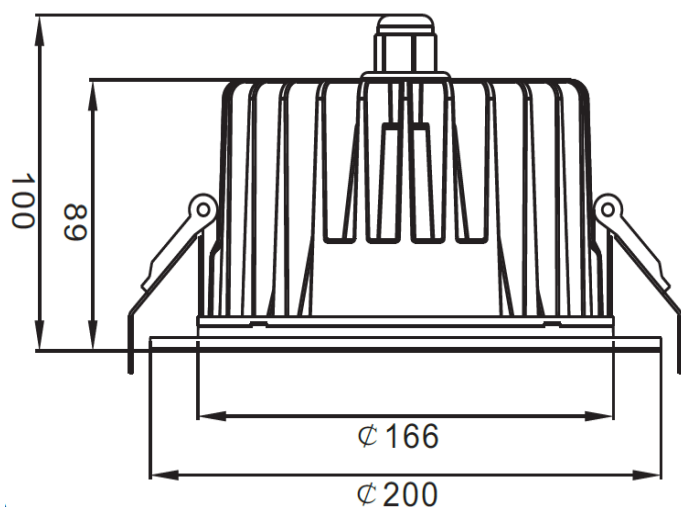

DL 600 G LED IP44

Type / Typ	Power Výkon (W)	Luminous flux Svetelný tok (lm)	Dimensions Rozmery AxB (mm)	Color temperature Farba (K)
DL 600 G LED	18W	1580	Ø 200x100	3000
DL 600 G LED	25W	2180	Ø 200x100	3000
DL 600 G LED	32W	3030	Ø 200x100	3000
DL 600 G LED	18W	1810	Ø 200x100	4000
DL 600 G LED	25W	2500	Ø 200x100	4000
DL 600 G LED	32W	3150	Ø 200x100	4000

Dimensions / Rozmery

Technical data / Technické informácie

Lower optical part: Matt micropyramide

LOR: 76,9 %

Color of fitting: RAL 9003 sheen

Electronics: DALI driver OSRAM /
HELVAR

Light source: LED module CREE /
OSRAM 3000,4000K, CRI 85